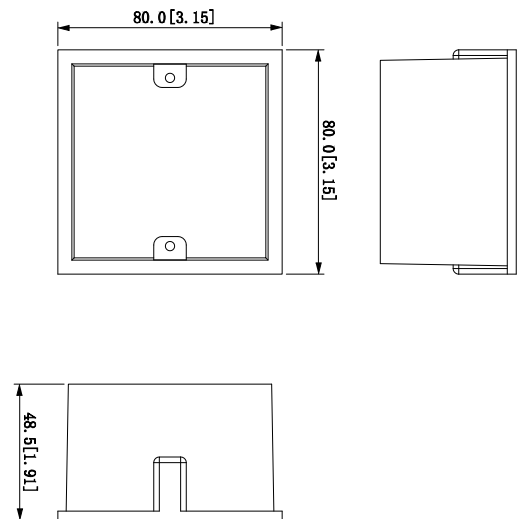

# 86 box

- Dimensions: 80.0mm×80.0mm×48.5mm (3.15"×3.15"×1.91")
- Wall Opening Dimensions: 80.0mm×80.0mm×48.5mm (3.15"×3.15"×1.91")

## Dimensions (mm[inch])

- Step1** Embed 86 box into a wall at a proper height.
- Step2** Fix installation bracket onto 86 box with screws.
- Step3** Put the device into installation bracket from top down.