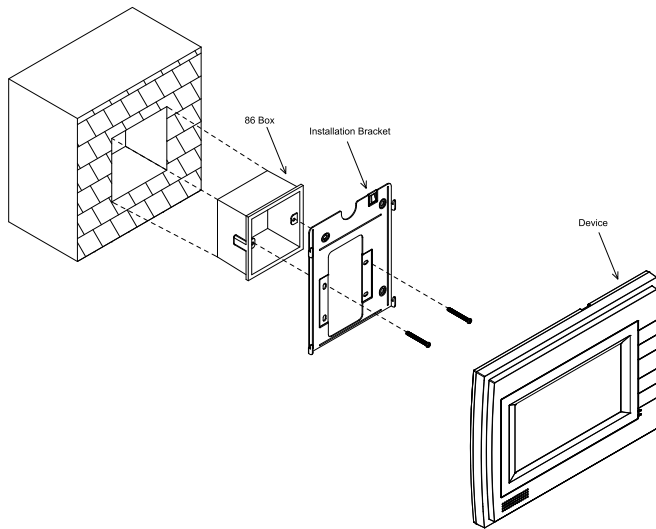

# 86 box

- Dimensions: 80.0mm×80.0mm×48.5mm (3.15"×3.15"×1.91")
- Wall Opening Dimensions: 80.0mm×80.0mm×48.5mm (3.15"×3.15"×1.91")

## Installation

## Dimensions (mm[inch])

- Step1** Embed 86 box into a wall at a proper height.
- Step2** Fix installation bracket onto 86 box with screws.
- Step3** Put the device into installation bracket from top down.